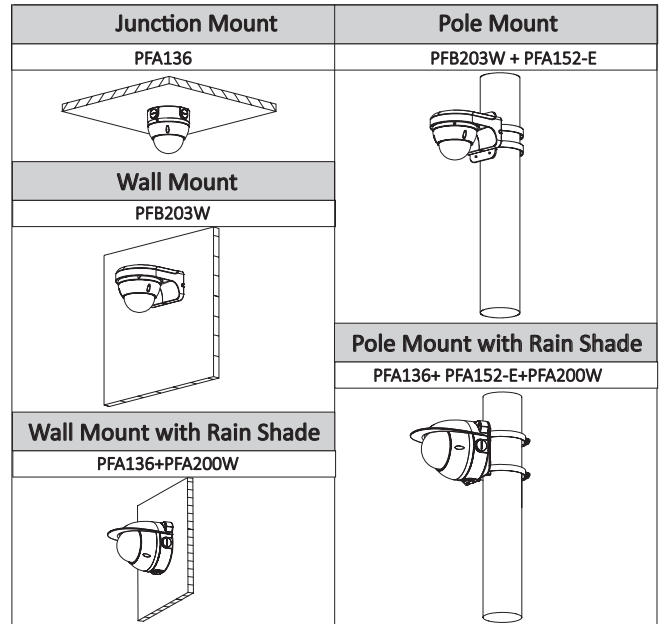

Construction

Casing	Metal
Dimensions	Φ109.9mm × 81mm (4.33" × 3.19")
Net Weight	0.34Kg (0.75lb)
Gross Weight	0.47Kg (1.04lb)

Ordering Information

Type	Part Number	Description
4MP camera	DH-IPC-HDBW1431EP-0280B	4MP WDR IR Mini-Dome Network Camera, 2.8mm, PAL
	DH-IPC-HDBW1431EN-0280B	4MP WDR IR Mini-Dome Network Camera, 2.8mm, NTSC
	IPC-HDBW1431EP-0280B	4MP WDR IR Mini-Dome Network Camera, 2.8mm, PAL
	IPC-HDBW1431EN-0280B	4MP WDR IR Mini-Dome Network Camera, 2.8mm, NTSC
	DH-IPC-HDBW1431EP-0360B	4MP WDR IR Mini-Dome Network Camera, 3.6mm, PAL
	DH-IPC-HDBW1431EN-0360B	4MP WDR IR Mini-Dome Network Camera, 3.6mm, NTSC
	IPC-HDBW1431EP-0360B	4MP WDR IR Mini-Dome Network Camera, 3.6mm, PAL
	IPC-HDBW1431EN-0360B	4MP WDR IR Mini-Dome Network Camera, 3.6mm, NTSC
Accessories (optional)	PFA136	Junction box
	PFB203W	Wall mount
	PFA152-E	Pole mount
	PFA200W	Rain shade

Accessories

Optional:

Dimensions (mm/inch)