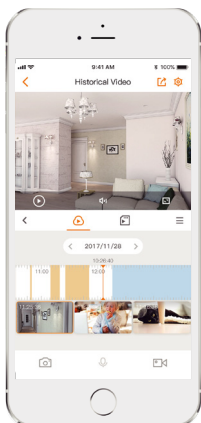

Human Detection

Quickly find human targets in you home

Abnormal Sound Alarm

Sends alerts to your smartphone when it detects abnormal sound

Alarm Notification

Sends instant alerts to your mobile phone when an event is detected

Built-in Siren

Scare stangers away from your home

Diversified Storage

Supports NVR, Cloud Storage or Micro SD card (up to 256GB)

Two-way Talk

Communicate with family and pets easily

Front View

Back View

Specifications

Camera

1/2.8" Progressive CMOS
 3MP(2304 x 1296)
 Night Vision: 10m(33ft) Distance
 3.6mm Fixed Lens
 Field of View : 83° (H), 46° (V), 100° (D)
 355° Pan & -5~80° Tilt

Video & Audio

Video Compression : H.265/H.264
 Up to 25/30fps Frame Rate
 16x Digital Zoom
 Two-way Audio