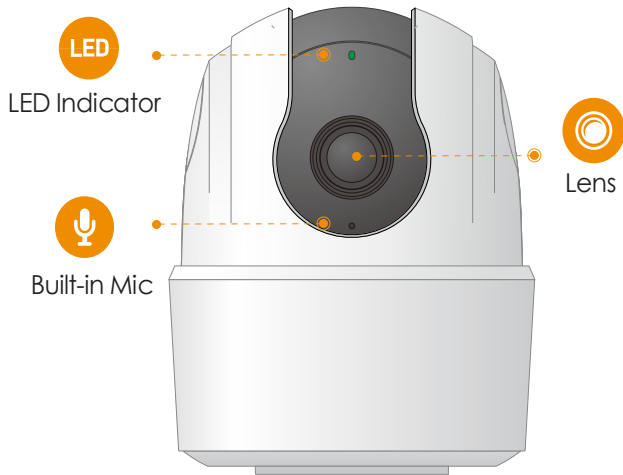

Human Detection

Quickly find human targets in you home

Abnormal Sound Alarm

Sends alerts to your smartphone when it detects abnormal sound

Alarm Notification

Sends instant alerts to your mobile phone when an event is detected

Built-in Siren

Scare stangers away from your home

Diversified Storage

Supports NVR, Cloud Storage or Micro SD card (up to 256GB)

Two-way Talk

Communicate with family and pets easily

Front View

Back View

Specifications

Camera

1/2.8" Progressive CMOS
 3MP(2304 x 1296)
 Night Vision: 10m(33ft) Distance
 3.6mm Fixed Lens
 Field of View : 83° (H), 46° (V), 100° (D)
 355° Pan & -5~80° Tilt

Video & Audio

Video Compression : H.265/H.264
 Up to 25/30fps Frame Rate
 16x Digital Zoom
 Two-way Audio