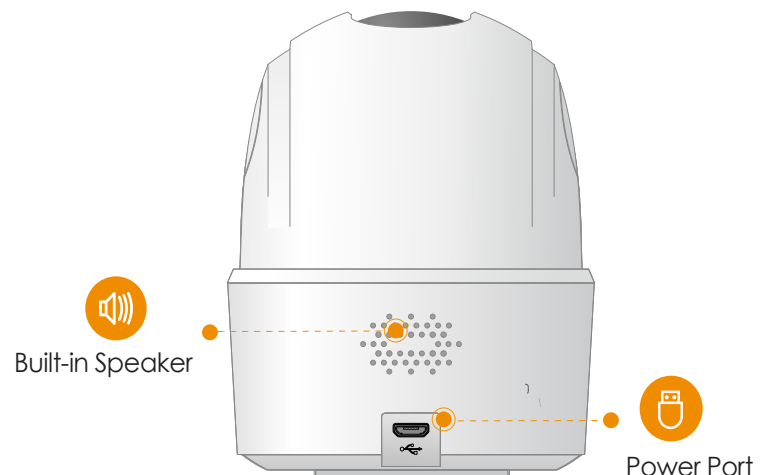

Human Detection

Quickly find human targets in you home

Abnormal Sound Alarm

Sends alerts to your smartphone when it detects abnormal sound

Alarm Notification

Sends instant alerts to your mobile phone when an event is detected

Built-in Siren

Scare stangers away from your home

Diversified Storage

Supports NVR, Cloud Storage or Micro SD card (up to 256GB)

Two-way Talk

Communicate with family and pets easily

Front View

Back View

Specifications

Camera

1/2.8" Progressive CMOS
 3MP(2304 x 1296)
 Night Vision: 10m(33ft) Distance
 3.6mm Fixed Lens
 Field of View : 83° (H), 46° (V), 100° (D)
 355° Pan & -5~80° Tilt

Video & Audio

Video Compression : H.265/H.264
 Up to 25/30fps Frame Rate
 16x Digital Zoom
 Two-way Audio

General

DC 5V1A Power Supply
 Power Consumption:< 3.7W
 Working Environment:-10° C~+45° C, Less Than 95%RH
 Dimensions: 77.4 × 77.4 × 106.2 mm (3.04 × 3.04 × 4.17 inch)
 Weight: 201g (0.44lb)
 CE

What's in the box