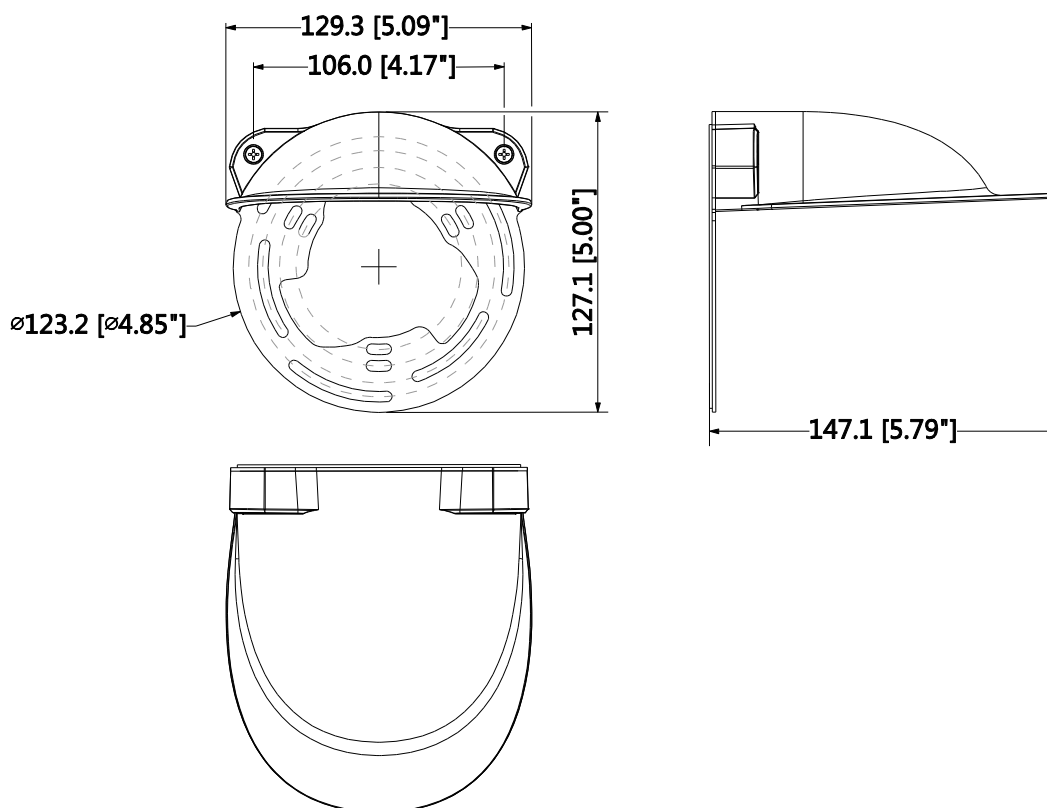

DH-PFA200W

Rain Shade of Dome Camera

Features

- Material: Aluminum & SGCC
- Rain shade of dome camera or with junction box
- Neat & Integrated design

Technical Specifications

Model	DH-PFA200W
General	
Material	Aluminum & SGCC
Dimension (W x H x D)	129.3mmx127mmx147mm(5.09"x5"x5.79")
Weight	0.25kg(0.55lb)
Load Bearing	N/A
Color	White
Operating Temperature	-40°C ~60°C(-40°F ~140°F)
Humidity	0~90% RH
Applicable Model	Please see "Accessory Selection"

Order Information

Type	Part Number	Description
Camera mount	DH-PFA200W	Rain shade _ Dahua brand
	PFA200W	Rain shade _Neutral, no brand

Dimensions (mm/inch)

Application

Package Information

- Rain shade *1
- Mounting plate *1
- M4X10 screw *2

Package data	
Box Dimension	154mmx145mmx79mm (6.06"x5.71"x3.11")
Box Weight	0.3kg (0.66lb)
Protective Box Dimension	633mmx407mmx315mm (24.92"x16.02"x12.4")
Box In Protective Box	40 In 1