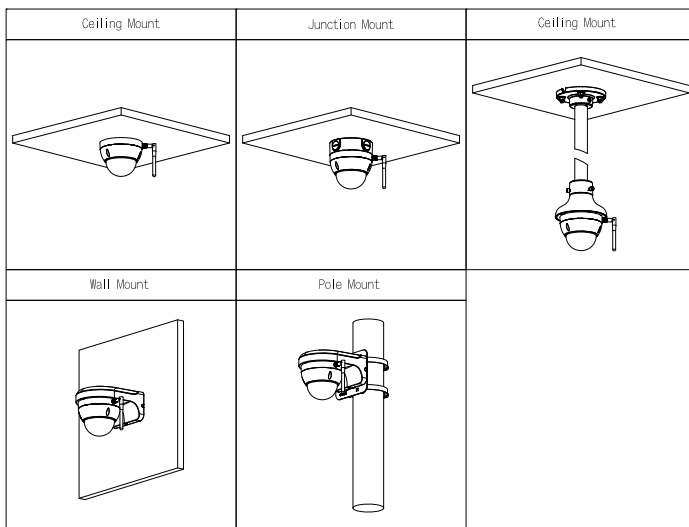

Structure

Casing	Metal
Product Dimensions	Φ110.7 mm × 88.7 mm (Φ4.33" × 3.49")
Net Weight	414 g (0.91 lb)
Gross Weight	592 g (1.31 lb)

Ordering Information

Type	Model	Description
4MP Camera	DH-IPC-HDBW1430DEP-SW-0280B	4MP IR Fixed-focal Wi-Fi Dome Network Camera
	DH-IPC-HDBW1430DEP-SW-0360B	4MP IR Fixed-focal Wi-Fi Dome Network Camera
	DH-IPC-HDBW1430DEN-SW-0280B	4MP IR Fixed-focal Wi-Fi Dome Network Camera
	DH-IPC-HDBW1430DEN-SW-0360B	4MP IR Fixed-focal Wi-Fi Dome Network Camera
Accessories	NBS05C120050VE	12V DC/0.5A Power Adapter
	PFA136	Junction Mount
	PFB203W	Wall Mount
	PFA109+PFB220C	Ceiling Mount
	PFB203W+PFA152-E	Pole Mount

Accessories

Included:

NBS05C120050VE
12V DC/0.5A
Power Adapter

Optional:

PFA136
Junction Mount

PFB203W
Wall Mount

PFA109+PFB220C
Ceiling Mount

PFB203W+PFA152-E
Pole Mount

Dimensions (mm[inch])